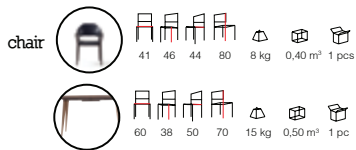

l a r a

Technical details